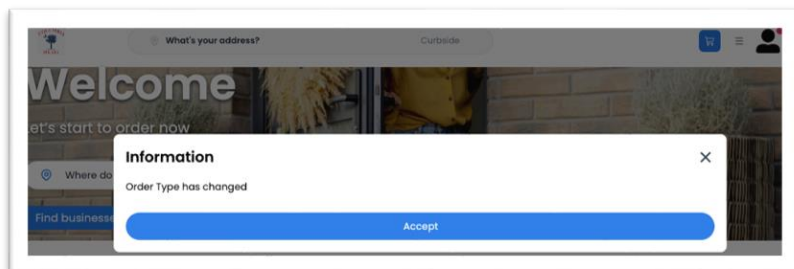

ONLINE PORTAL QUICK REFERENCE GUIDE

Welcome to Columbia's Online Delivery Portal!

HERE ARE A FEW STEPS TO GET YOU STARTED:

CLICK THE SIGN-UP BUTTON

SET-UP YOUR PROFILE

×

Sign up

Name

Lastname

Email

Phone number

🇺🇸 Password

Receive newsletters and exclusive promotions

[Sign up](#)

Already have an account? [Login](#)

[Sign up for business](#)

HIT ACCEPT IN THE INFORMATION BOX

ONLINE PORTAL QUICK REFERENCE GUIDE

CLICK INSIDE THE WHATS YOUR ADDRESS BAR AND SELECT ADD NEW ADDRESS

INPUT YOUR DATA AND CLICK ADD ADDRESS

ONLINE PORTAL QUICK REFERENCE GUIDE