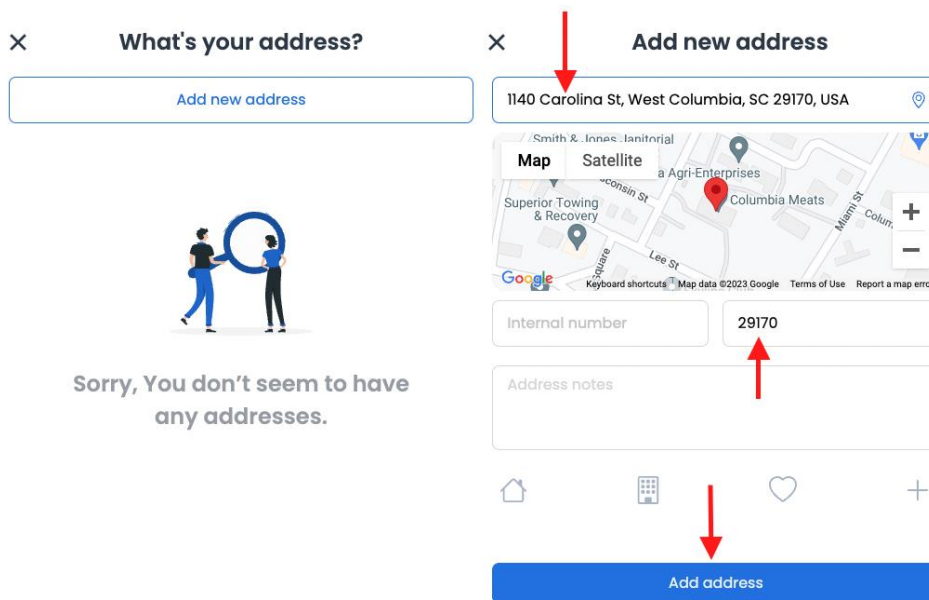

ONLINE PORTAL QUICK REFERENCE GUIDE

Welcome to Columbia's Online Delivery Portal!

HERE ARE A FEW STEPS TO GET YOU STARTED:

CLICK THE SIGN-UP BUTTON

SET-UP YOUR PROFILE

×

Sign up

Name

HIT ACCEPT IN THE INFORMATION BOX

ONLINE PORTAL QUICK REFERENCE GUIDE

CLICK INSIDE THE WHATS YOUR ADDRESS BAR AND SELECT ADD NEW ADDRESS

INPUT YOUR DATA AND CLICK ADD ADDRESS

ONLINE PORTAL QUICK REFERENCE GUIDE