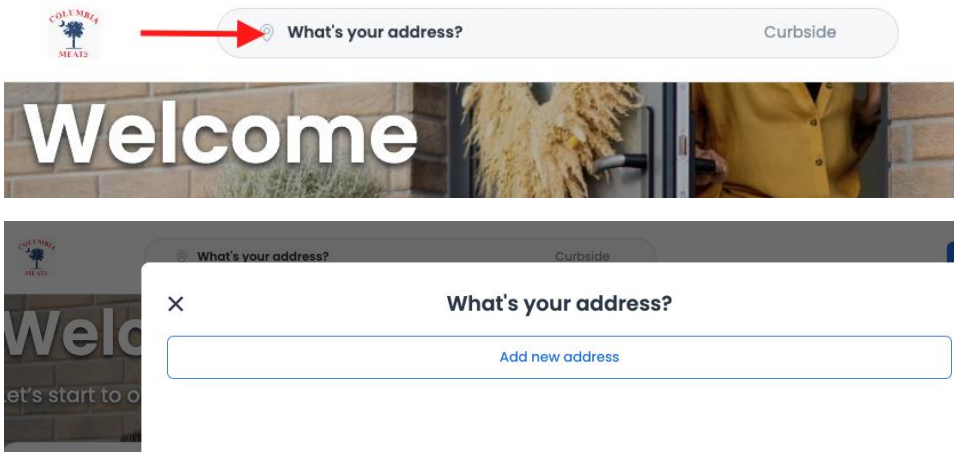

ONLINE PORTAL QUICK REFERENCE GUIDE

Welcome to Columbia's Online Delivery Portal!

HERE ARE A FEW STEPS TO GET YOU STARTED:

CLICK THE SIGN-UP BUTTON

SET-UP YOUR PROFILE

×

Sign up

Name

Lastname

Email

Phone number

🇺🇸 Password

Receive newsletters and exclusive promotions

[Sign up](#)

Already have an account? [Login](#)

[Sign up for business](#)

HIT ACCEPT IN THE INFORMATION BOX

ONLINE PORTAL QUICK REFERENCE GUIDE

CLICK INSIDE THE WHATS YOUR ADDRESS BAR AND SELECT ADD NEW ADDRESS

INPUT YOUR DATA AND CLICK ADD ADDRESS

ONLINE PORTAL QUICK REFERENCE GUIDE